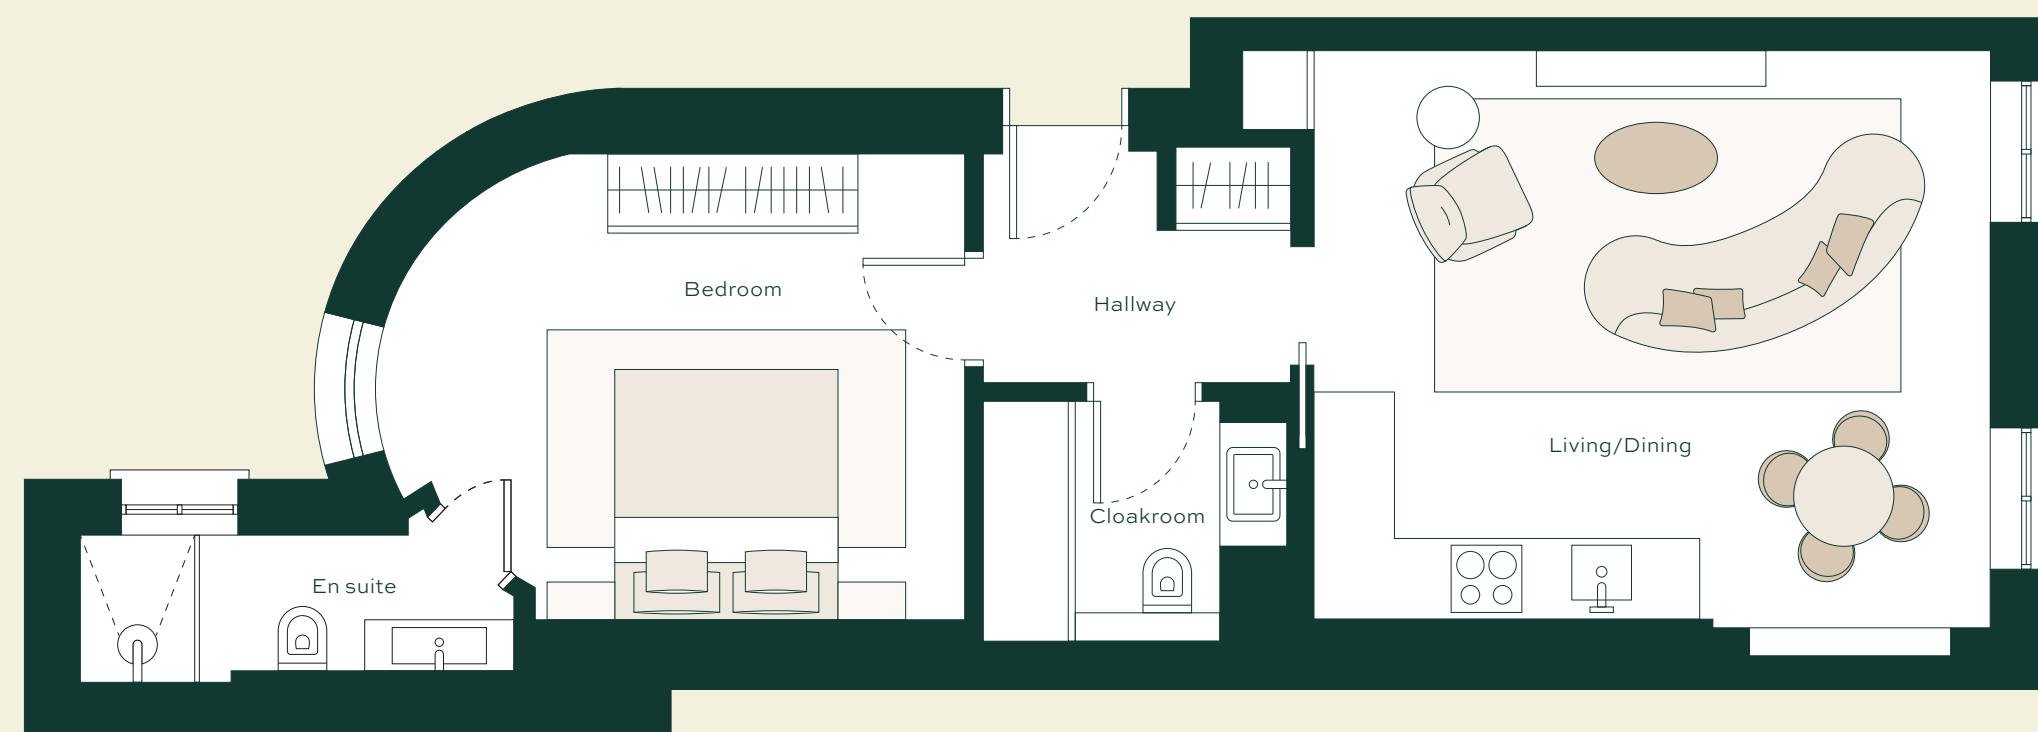

APARTMENT 7
1 BEDROOM
THIRD FLOOR

Hay's Mans

Charles Street

APPROXIMATE GROSS INTERNAL FLOOR AREA 638 SQ FT/59.2 SQ M