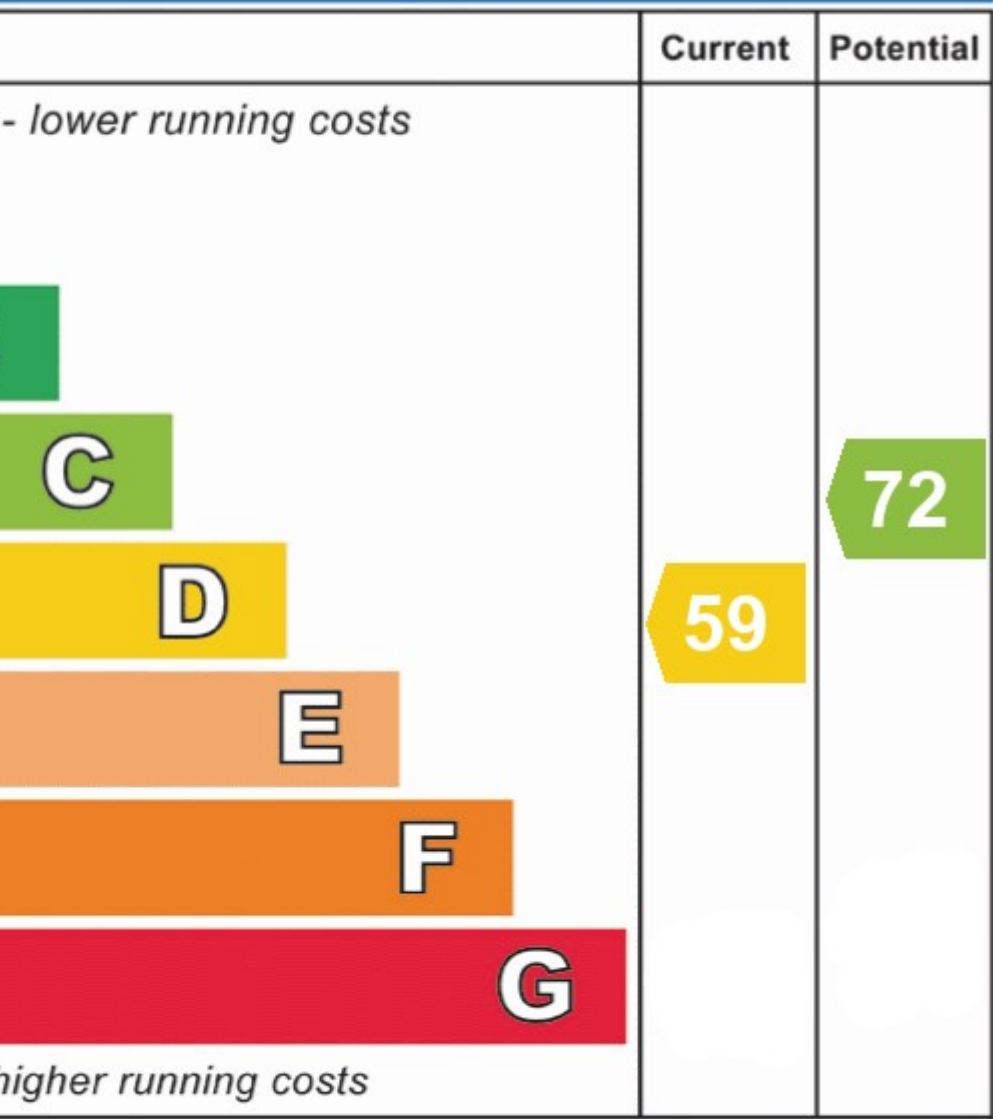

Efficiency Rating

England & Wales EU Directive 2002/91/EC 

Environmental Impact (CO₂)

England, Scotland & Wales